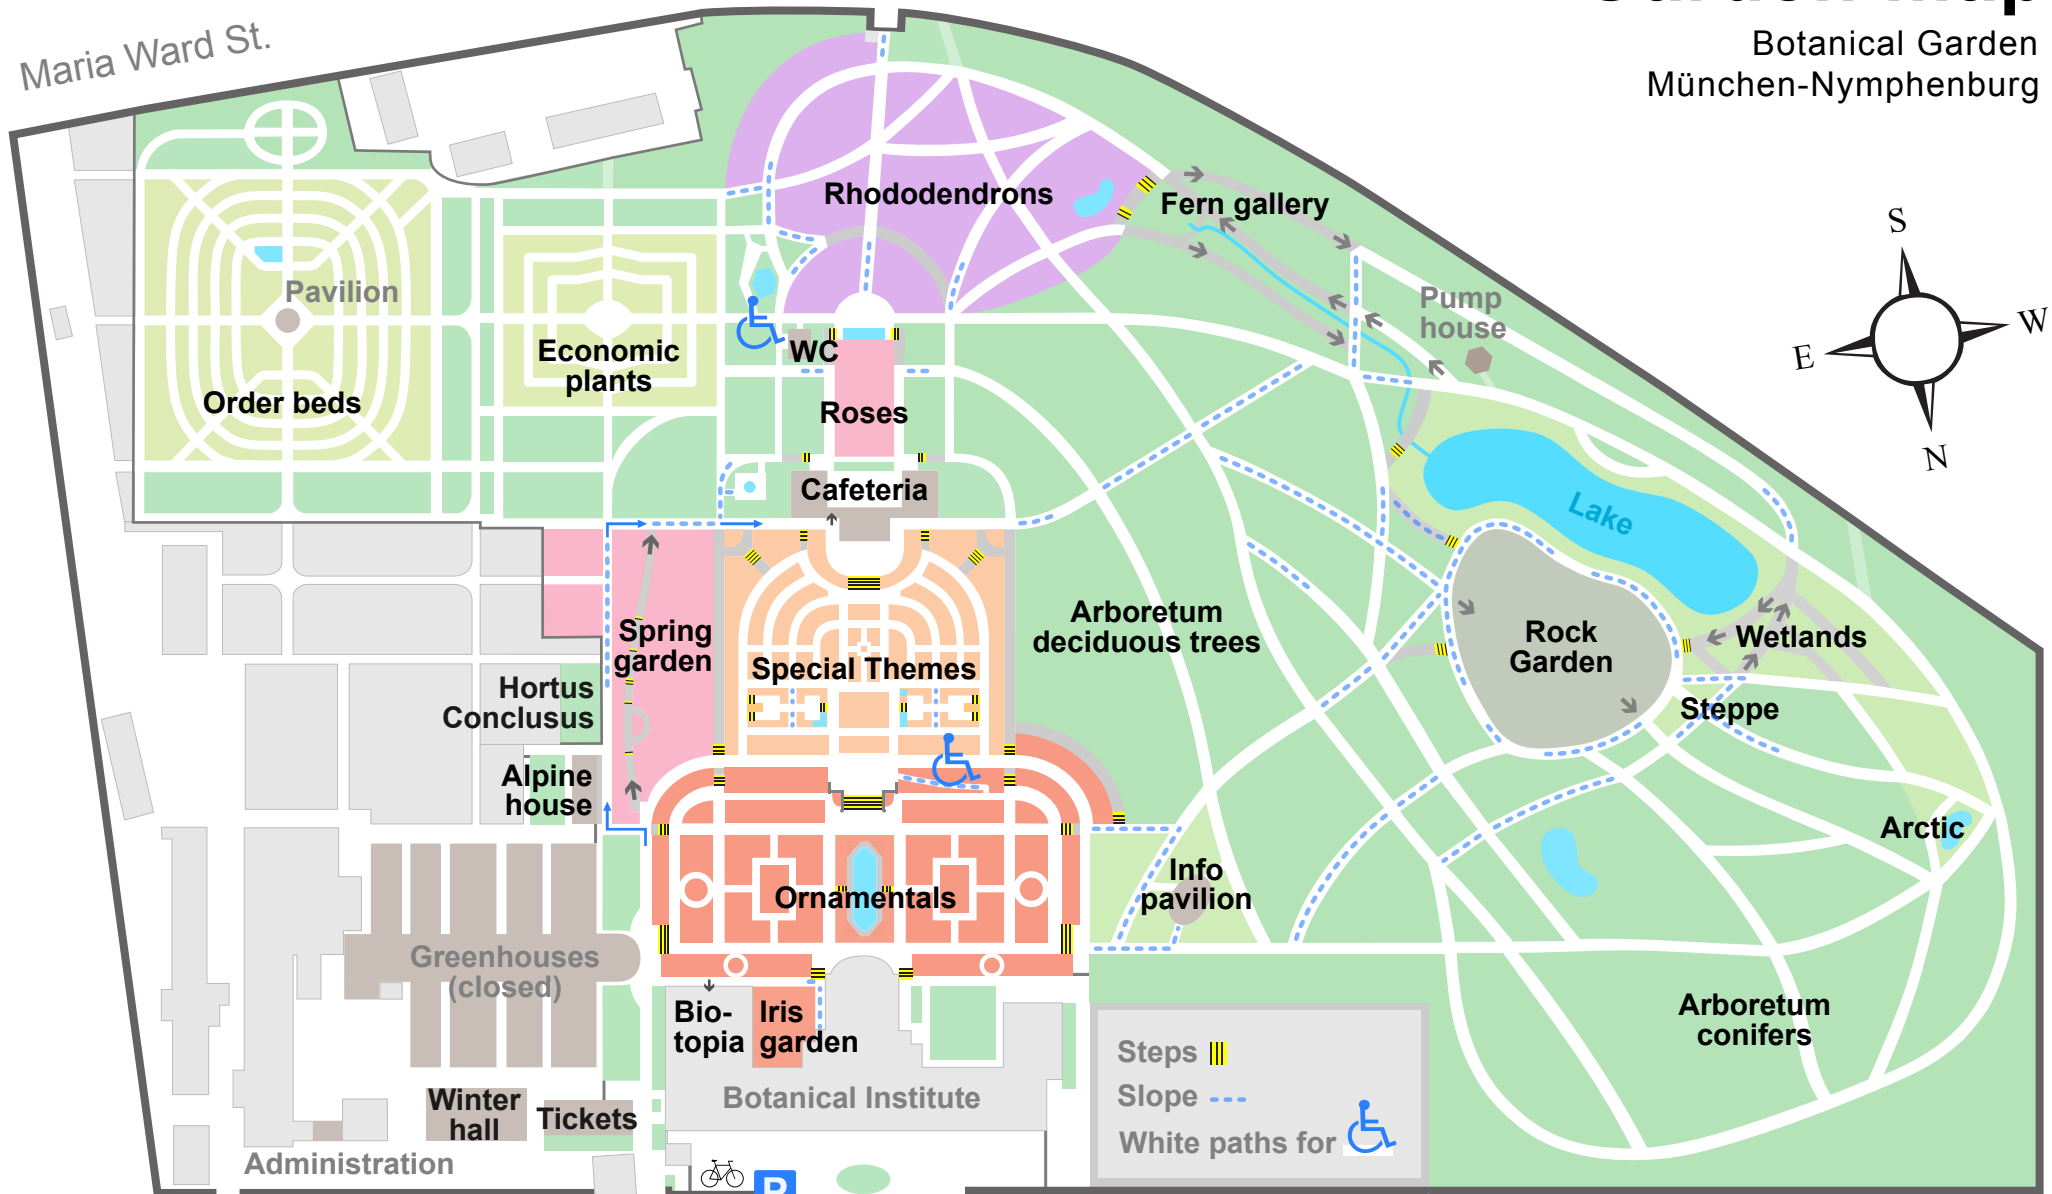

Garden map

Botanical Garden
München-Nymphenburg

Passage closed

Maria Ward St.

Menzinger St. 65 Entrance

2021-06-30